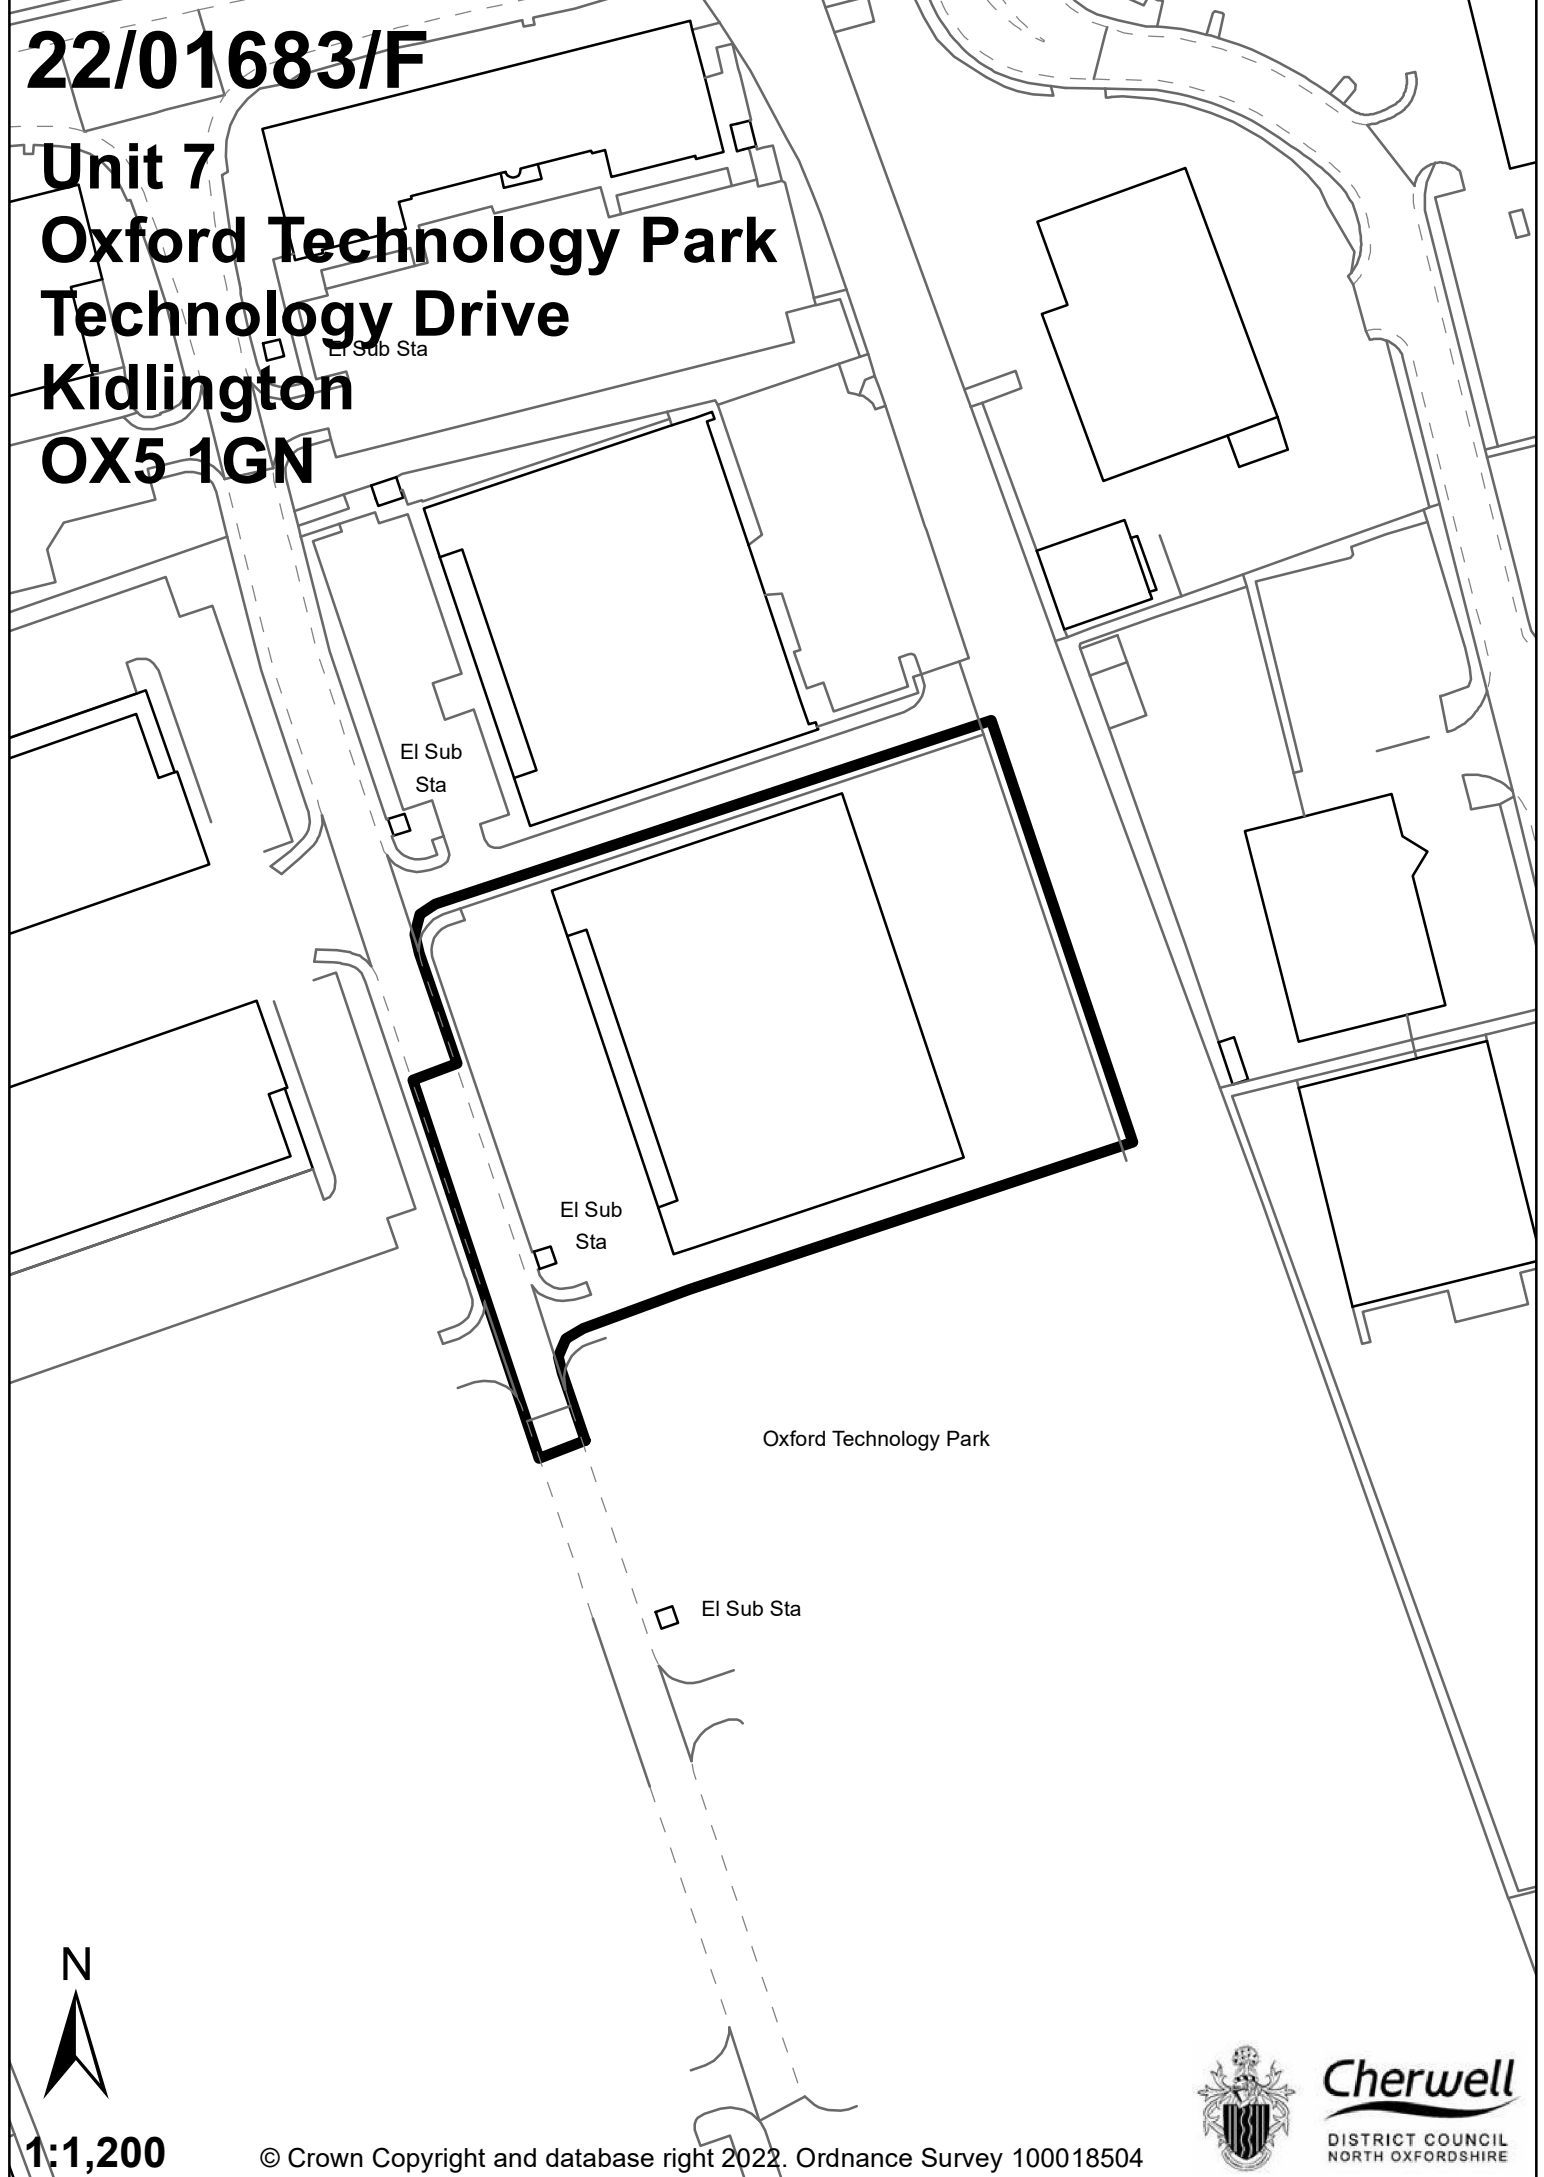

**22/01683/F**

**Unit 7  
Oxford Technology Park  
Technology Drive  
Kidlington  
OX5 1GN**

**1:1,200**

© Crown Copyright and database right 2022. Ordnance Survey 100018504

**Cherwell**  
DISTRICT COUNCIL  
NORTH OXFORDSHIRE